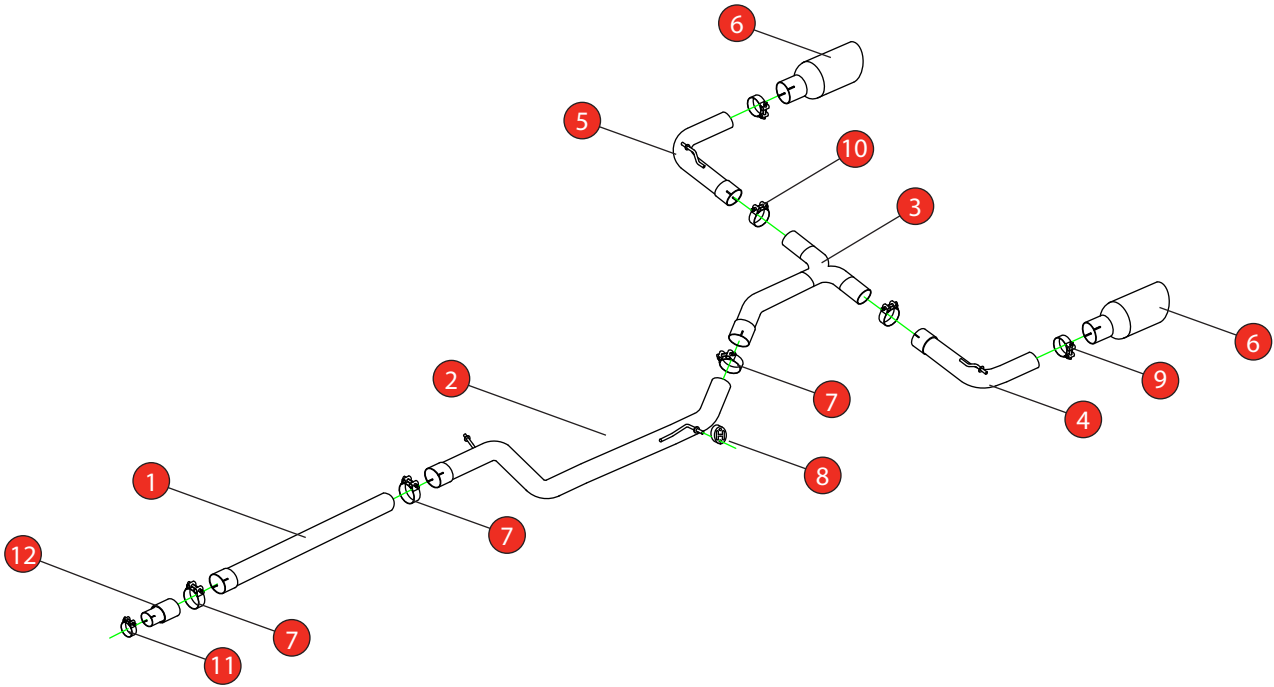

Car	VW MK7 Golf GTD	Part No.	SVWS068CF
Year	2013-2017	Fit Kits	388FK
Notes	Requires GTI rear diffuser, VW part number 5G6807568F	Features	Pipe Diameter:- 76mm

Estimated Fitting Time: 1 Hour

NO.	PART NO.	DESCRIPTION	QTY
1	641VW	Non-resonated Front Section	1
2	809VW	Non-resonated Centre Section	1
3	720VW	'Y' Piece	1
4	721VW	L/H Trim Connecting Pipe	1
5	722VW	R/H Trim Connecting Pipe	1
6	Z023.10159	Ø100mm Carbon Fibre Ascari Trim	2
Fit Kit			
7	Z016.10062	79mm H/D Clamp	3
8	Z016.10057	Hanging Rubber	1
9	Z016.10064	63-68mm H/D Clamp	2
10	Z016.10070	65mm H/D Clamp	2
11	Z016.10004	55-59mm Clamp	1
12	AD130	Adaptor (USE TO FIT TO O.E SYSTEM)	1

E-MARK	N/A
DATE	23/03/2022
ISSUE	00
AUTHORISED	S Shipley

NOTE: ENSURE SCORPION SYSTEM IS CLEAR OF MOVING PARTS AND ALL ORIGINAL FUNCTIONS WORK CORRECTLY.

STAY CONNECTED TO RED POWER.